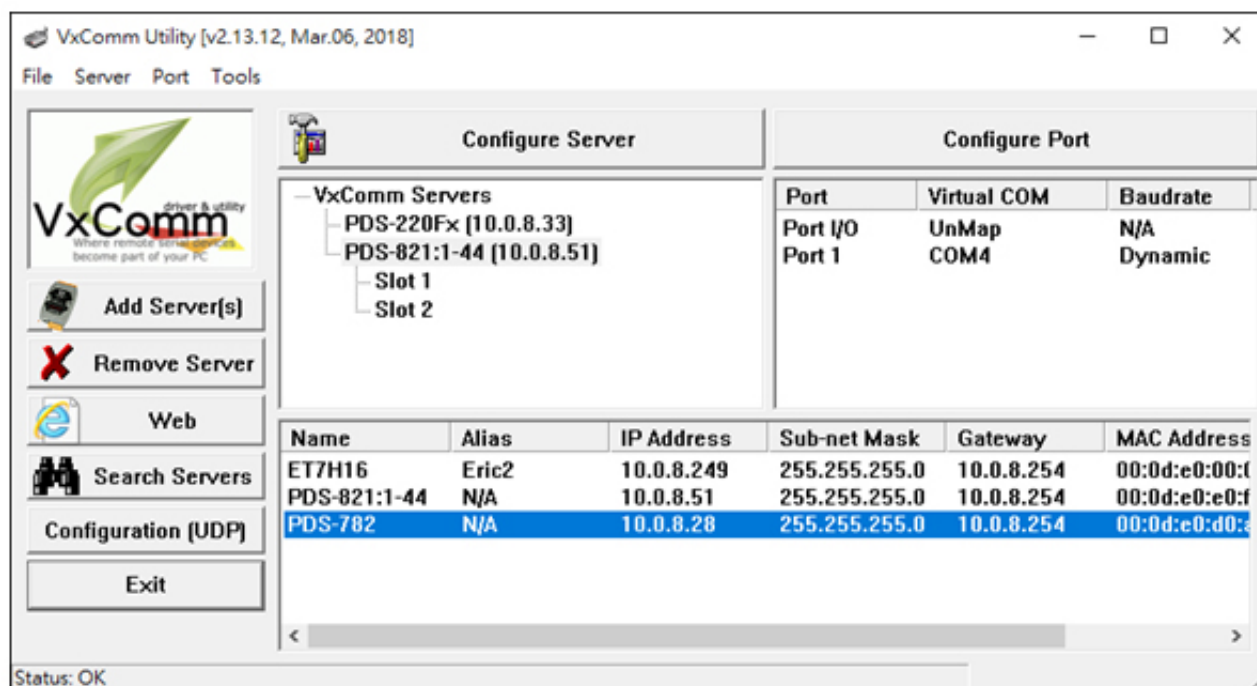

Virtual Serial Port Driver is a software package developed by Eltima Software that functions as a virtual COM port emulator on Windows machines.

1. [virtual port driver windows 7](#)
2. [epson virtual port driver windows 10](#)
3. [stm32 virtual com port driver windows 10](#)

The software enables you to create virtual COM ports that you can connect in pairs by using a virtual null-modem cable.

virtual port driver windows 7

virtual port driver windows 7, virtual port driver windows 10, epson virtual port driver windows 10, stm32 virtual port driver windows 7, stm32 virtual com port driver windows 10, usb virtual com port driver windows 7, usb virtual com port driver windows 10, virtual serial port driver for windows, free virtual com port driver windows 10, virtual com port driver download windows 7, virtual serial port driver windows 10, virtual usb port driver windows 7, virtual com port driver windows 10 free, virtual serial port driver windows 7 32 bit, virtual serial port driver windows, virtual com port driver windows 8 [Hell Zombie Mod Apk Download For Android](#)

[Unduh Uc Browser For Pc Cara Di Hp](#)

[Toshiba Ts-l633f Driver Download](#)

epson virtual port driver windows 10

[Download Cracked Games For Windows Phone 8](#)
[Santos Fc Cape Town Trials 2 Unblocked](#)